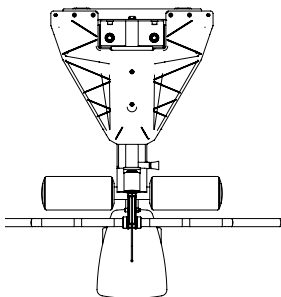

Model number	XCREATE-LPDWM
Footprint (L x W x H)	25.5" x 45.7" x 93.7" (65 cm x 116 cm x 238 cm)
Weight	456 lb (206.8 kg)
Minimum Required Live Area	4' x 6' (1.2 m x 1.8 m)
Warranty	10 year frame and welds/1 year parts and finish

TOP VIEW

Note: Must be anchored securely to wall. Mounting hardware is not included.