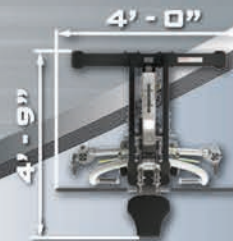

## FZ-3 LOWER BODY UNIT

**SEATED LEG CURL/LEG EXTENSION -**  
PATENTED KNEE ALIGNMENT PADS  
CONTOURED AND TELESCOPING BACK PAD  
8 STARTING POINT ADJUSTMENTS  
COUNTER BALANCED EXERCISE ARM

**FZ-4 LEG PRESS/ CALF RAISE -**  
WALK THROUGH FRAME DESIGN  
LARGE FOOT PLATE  
FOUR BAR LINKAGE  
2 TO 1 WEIGHT RATIO

\* OPTIONAL  
FZ-4  
LEG PRESS

HEIGHT: 6'-3"  
WEIGHT:  
FZ-3 - 610 LBS  
FZ-4 - 154 LBS

## FZ-1 UPPER BODY UNIT

**DUAL SWIVELING HIGH PULLEYS -**  
STRAIGHT OR SIDE AB CRUNCH  
ISOLATERAL OR BAR LAT PULL

**MULTI-PRESS ARMS -**  
CHEST/INCLINE/DECLINE PRESS  
CHEST SUPPORTED MID ROW

**FZ-2 OPTIONAL CABLE ARMS -**  
SHOULDER PRESS, PEC FLY, BICEP CURL,  
TRICEP EXTENSION, AND A  
MULTITUDE OF FREE CABLE  
EXERCISES