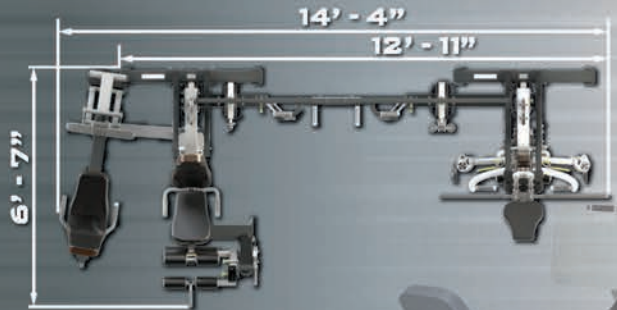

*SHOWN WITH:*

FZ-1 UPPER BODY UNIT,

FZ-2 CABLE ARMS, FZ-3 LOWER BODY UNIT

FZ-4 LEG PRESS/CALF RAISE, FZ-5 FUNCTIONAL TRAINER

**BATCA**  
fitness systems usa

# FUSION 4 CARBON EDITION

HEIGHT: 7'-2"  
WEIGHT:  
FZ-5 - 729 LBS  
TOTAL WEIGHT OF  
COMPLETE SYSTEM:  
2,051 LBS

**\*\*FZ-5 IS NOT FREE STANDING AND  
REQUIRES SUPPORT OF FZ-1 AND FZ-3**