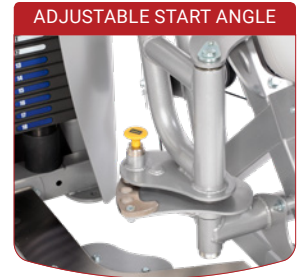

PEC FLY

RS-1302

FEATURES

- Each exercise arm has a range-of-motion adjuster that facilitates the press arm handle positioning to safely maximize exercise pre-stretch
- Starts with the exercise handles positioned at the upper-chest level, then rocks rearward which recruits the mid and low chest muscles during exercise movement
- Designed to reduce the stress placed upon the anterior shoulder capsule associated with horizontal extension and rotation of the arm
- Swiveling handles self-align to the user's wrist during exercise

SPECS

- Product Dimensions L x W x H:
73.50" (187 cm) x 64.25" (163 cm) x 55.50" (141 cm)
- Product Weight: 591 lbs (268 kg)
- Weight Stack: 345 lbs (157 kg)